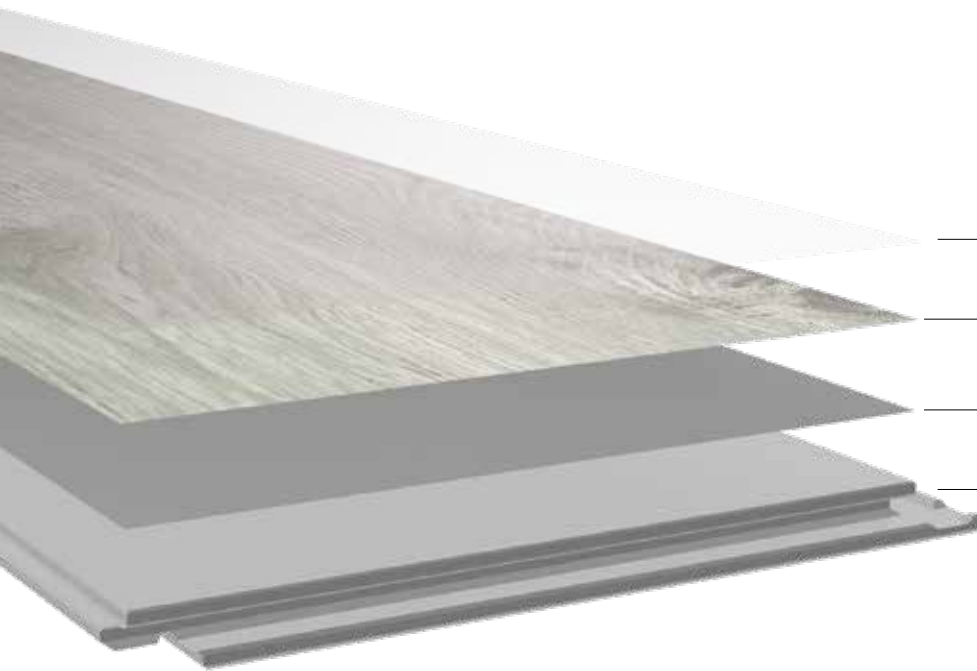

**4.0**

Breitdiele | *Wide Plank*  
1280 x 295 mm

4-seitig | *4-sided*

Premium UV-Beschichtung  
*High performance UV-Coating*

Hochauflösendes Design  
*High resolution design*

Design Basisschicht  
*Design base layer*