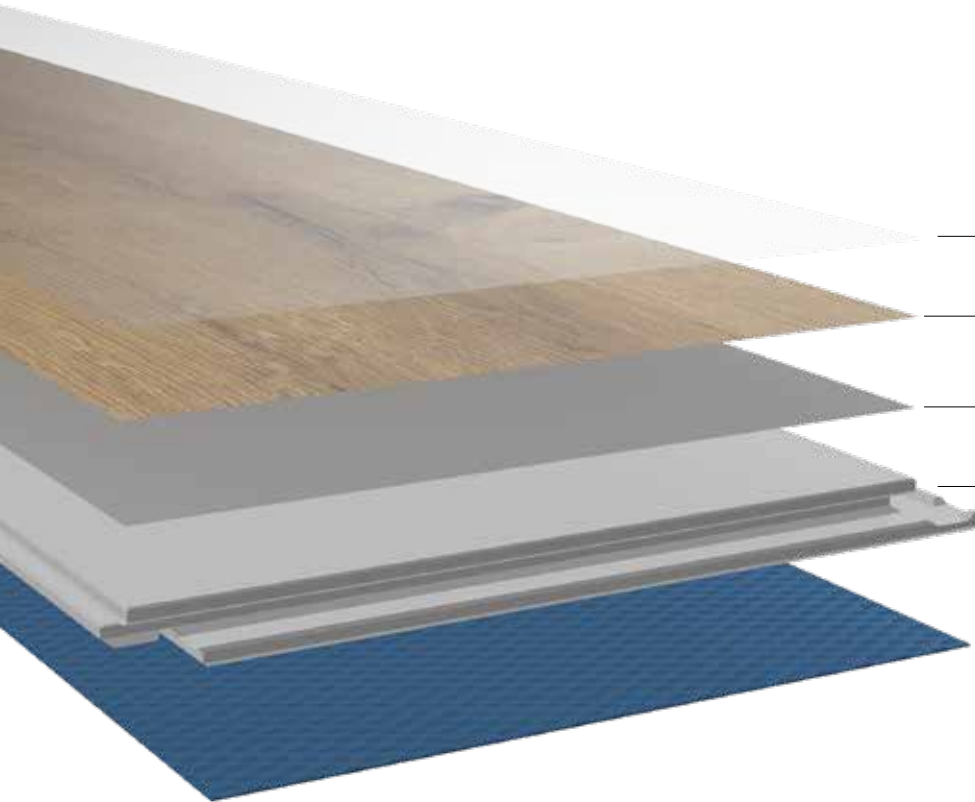

SOLID PRO

SILENT
Underlay

6.0

Breitdiele | *Wide Plank*
1210 x 234 mm

4-seitig | *4-sided*

Premium UV-Beschichtung
High performance UV-Coating

Hochauflösendes Design
High resolution design

Design Basisschicht
Design base layer

Mineralische Vinyl Trägerplatte
SPC Stone Powder Compound board

Schalldämmung
Acoustic layer

-38%

Gehschall-Reduktion¹
Reduction in walking sound¹

¹ Gemäß IHD-Werksnorm W 431
According to IHD's works standard W 431

Dielenformate | *Plank Formats*

Breitdiele | *Wide Plank*: 1210 x 234 mm

Fase | *Bevel*

4-seitig | *4-sided*

30 YEARS
KAINDL GUARANTEE

Garantie | *Guarantee*

Nutzungsklasse | *Utility Class*