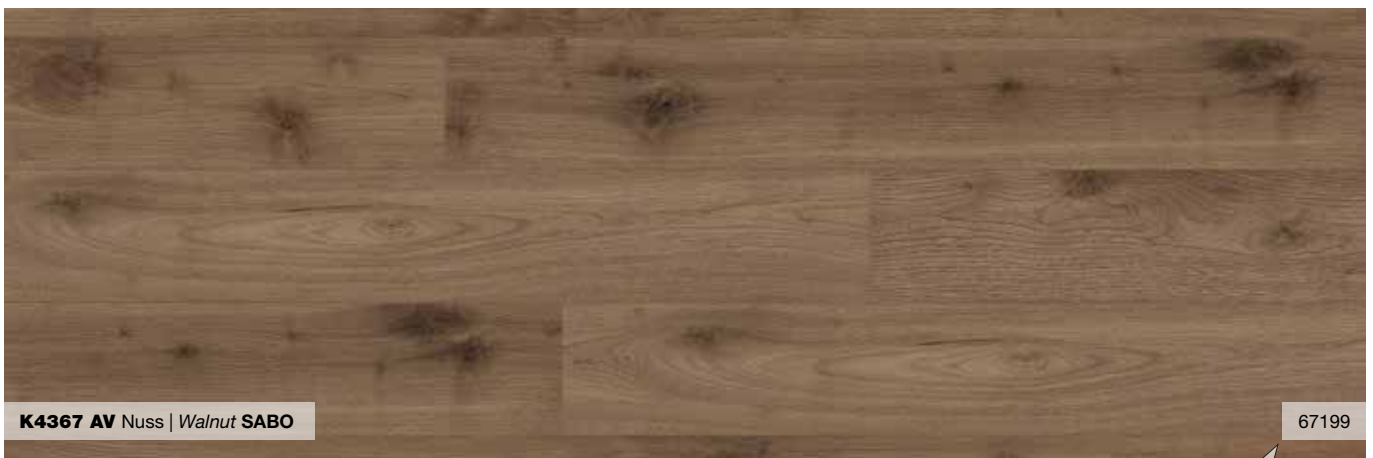

K4367 AV Nuss | *Walnut SABO*

67199