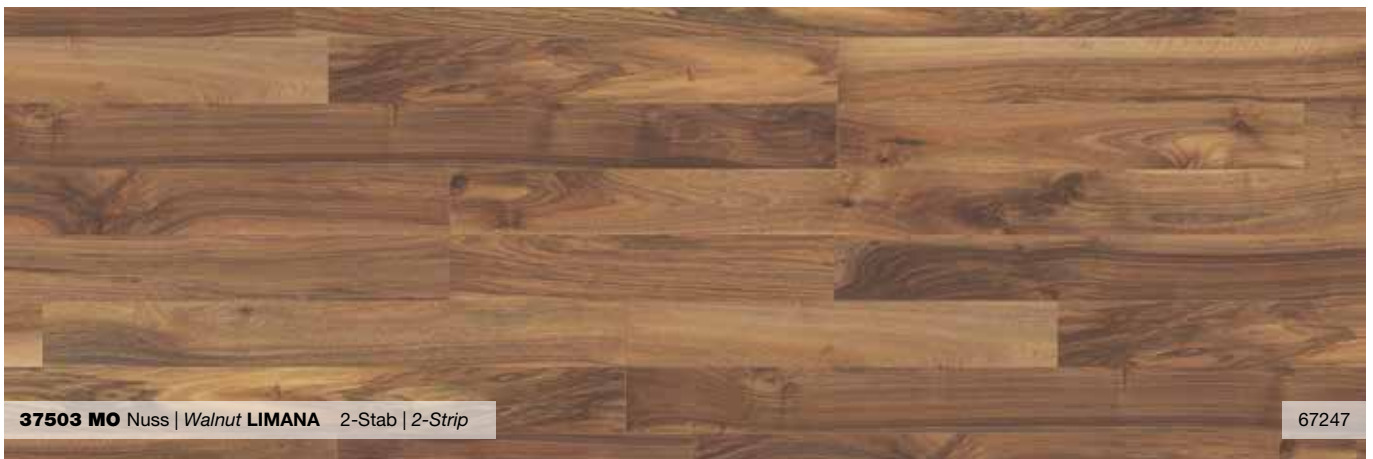

# LAMINATE

CLASSIC  
TOUCH

8.0

Standarddiele | *Standard Plank*  
1383 x 193 mm

4-seitig | 4-sided

**K4415 VS** Eiche | *Oak RECLAIMED BARON*

67262

**37503 MO** Nuss | *Walnut LIMANA* 2-Stab | *2-Strip*